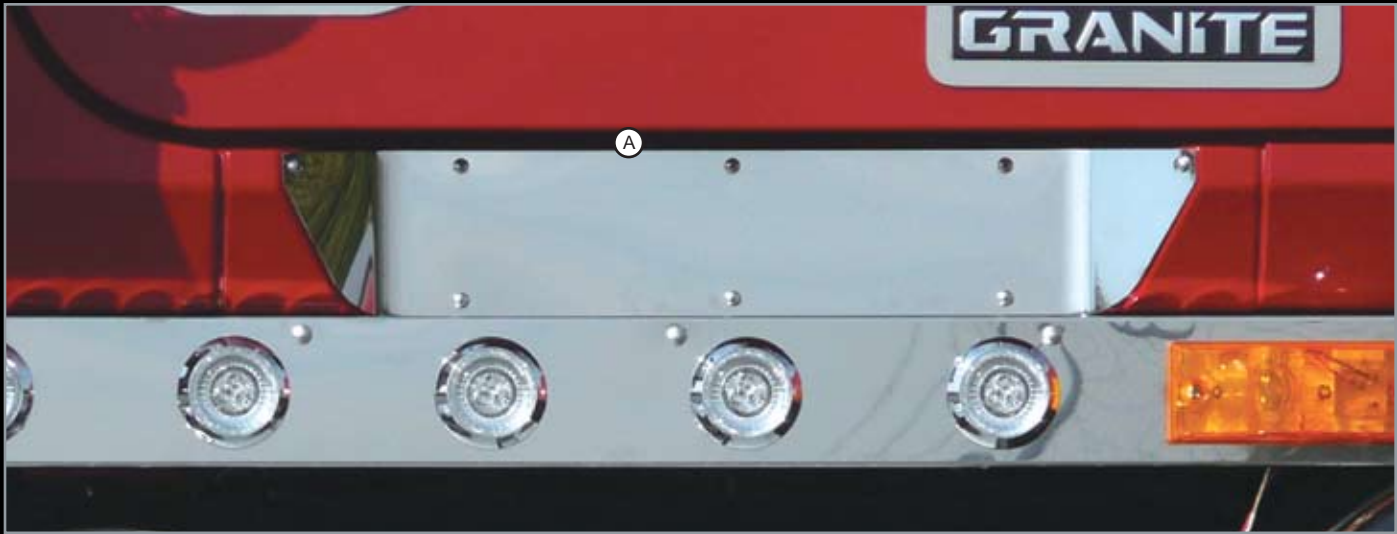

Scuff Kit

[A] 80235 Mack Granite Screw Mount Scuff Kit, 2002 & Newer